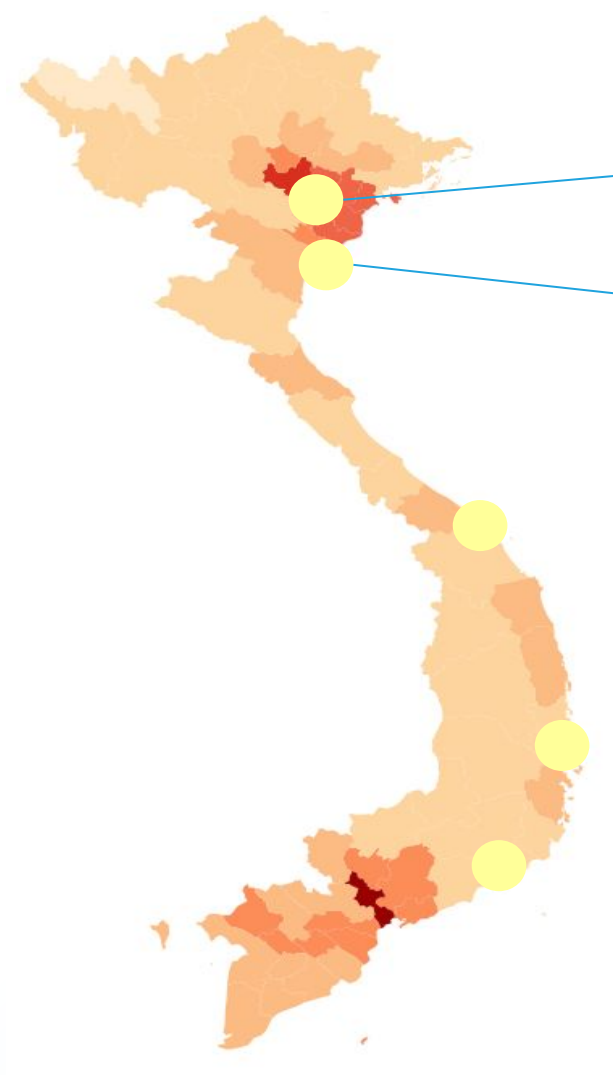

NETWORK

Own offices