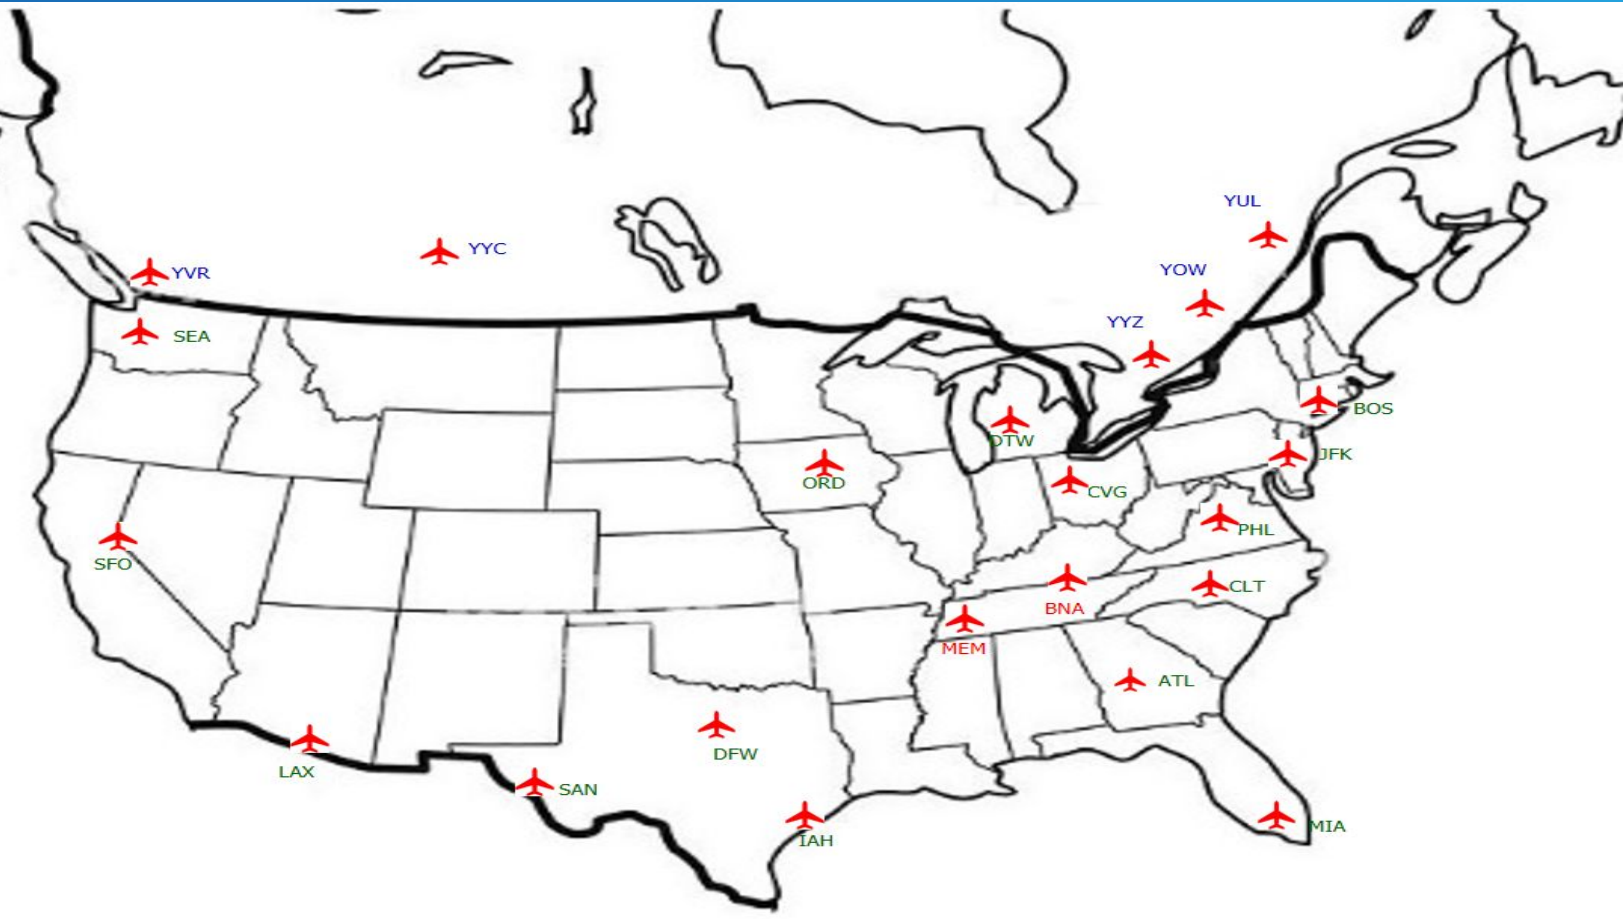

We are one of the leading global freight forwarding and logistics company in the country. We provide one-stop, end to end supply chain transport solution at the most affordable and competitive costs.

NETWORK

OCEAN

- Bangladesh main seaports covering at Port of Chattogram, Port of Mongla, Port of Payra, Matarbari Port
- Full container load (FCL)
- Less than container load (LCL)/ Consolidation services
- Hazmat & dangerous goods plus temperature controlled cargo
- Out of gauge (OOG) shipping / Project cargo with on-site deliveries
- Import/ Export customs brokerage
- Drayage and Inland transportation services
- Door to door service, Pick-ups and deliveries throughout Bangladesh

OUR AFFILIATIONS

BAFFA
CODE:1410

ID:

CODE:

OUR MAIN ROUTES – ASIA/ SEAPORTS

OUR MAIN ROUTES – EUROPE/ SEAPORTS

OUR MAIN ROUTES – EUROPE/ AIRPORTS

OUR MAIN ROUTES – AUSTRALIA/ AIRPORTS

OUR MAIN ROUTES – AFRICA/ SEAPORTS

OUR MAIN ROUTES – AFRICA/ AIRPORTS

OUR MAIN ROUTES – USA/ AIRPORTS

OUR MAIN ROUTES – AMERICA/ AIRPORTS

Central America

South America

Contact Us

- Feel free to reach us anytime at
- info@ngl-bd.com
- or Call us on + 88 01325071817