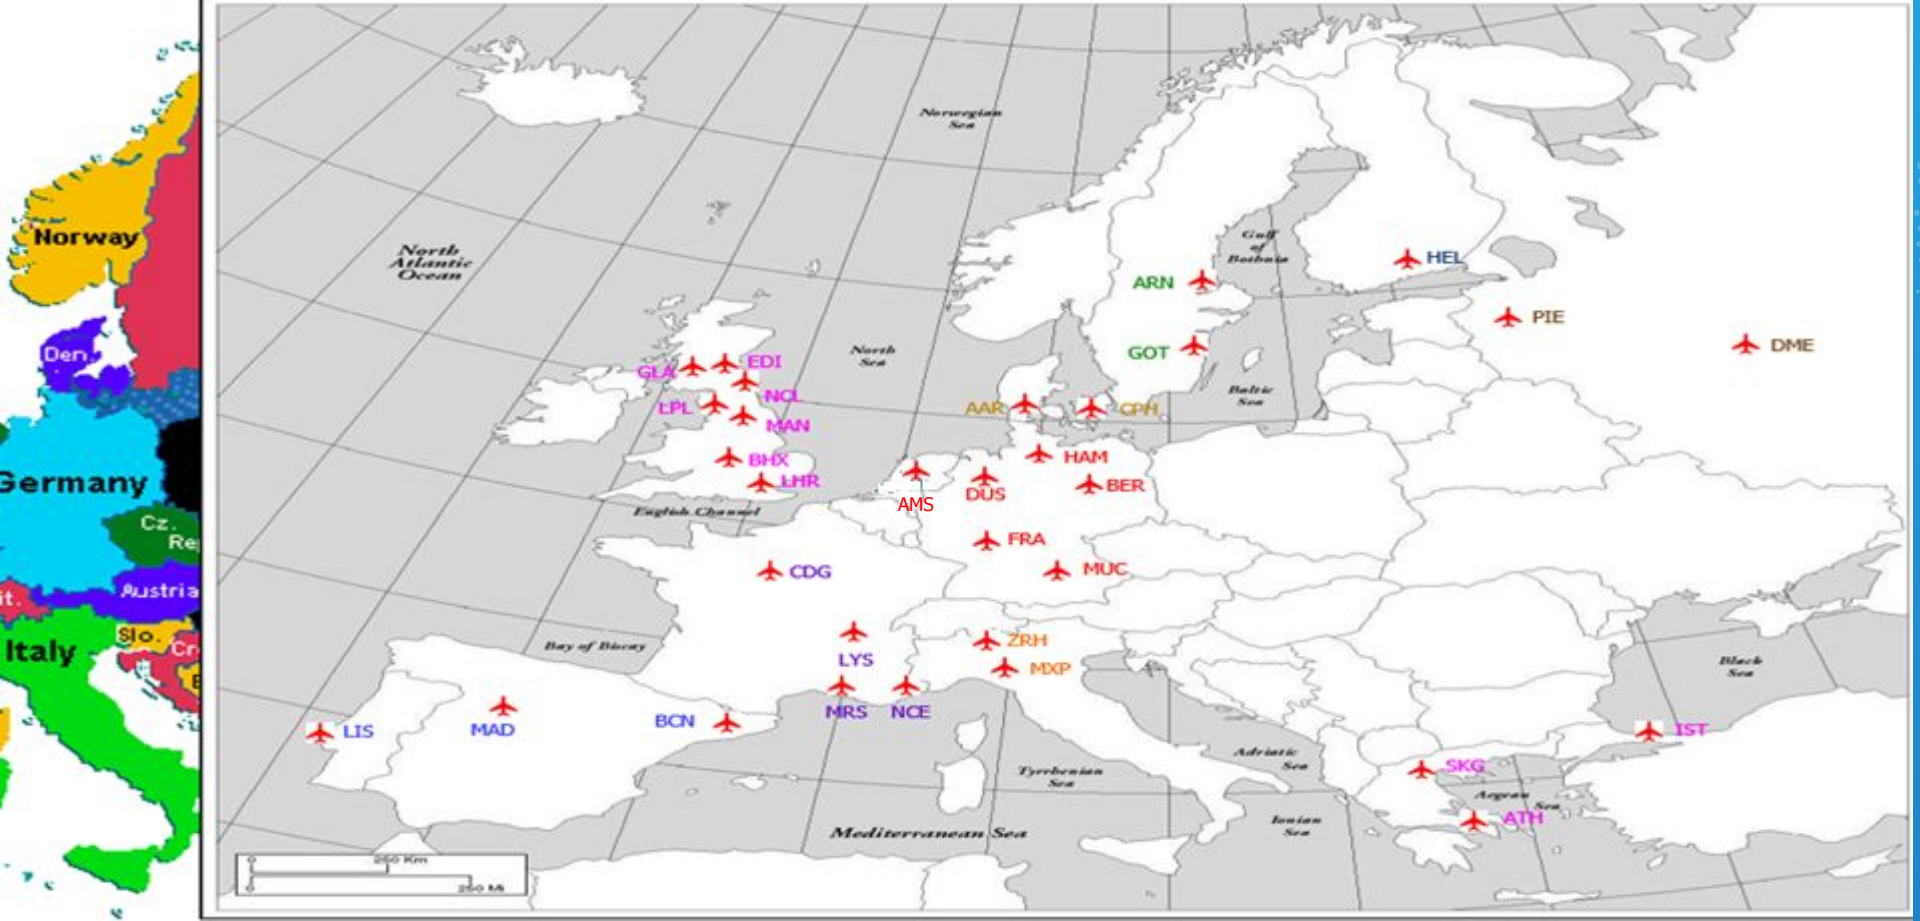

We are one of the leading global freight forwarding and logistics company in the country. We provide one-stop, end to end supply chain transport solution at the most affordable and competitive costs.

NETWORK

OUR AFFILIATIONS

BAFFA
CODE:1410

ID:

CODE:

OUR MAIN ROUTES – ASIA/ SEAPORTS

OUR MAIN ROUTES – EUROPE/ SEAPORTS

OUR MAIN ROUTES – EUROPE/ AIRPORTS

OUR MAIN ROUTES – AUSTRALIA/ AIRPORTS

OUR MAIN ROUTES – AFRICA/ SEAPORTS

OUR MAIN ROUTES – AFRICA/ AIRPORTS

OUR MAIN ROUTES – USA/ AIRPORTS

OUR MAIN ROUTES – AMERICA/ AIRPORTS

Central America

South America

Contact Us

- Feel free to reach us anytime at
- info@ngl-bd.com
- or Call us on + 88 01325071817