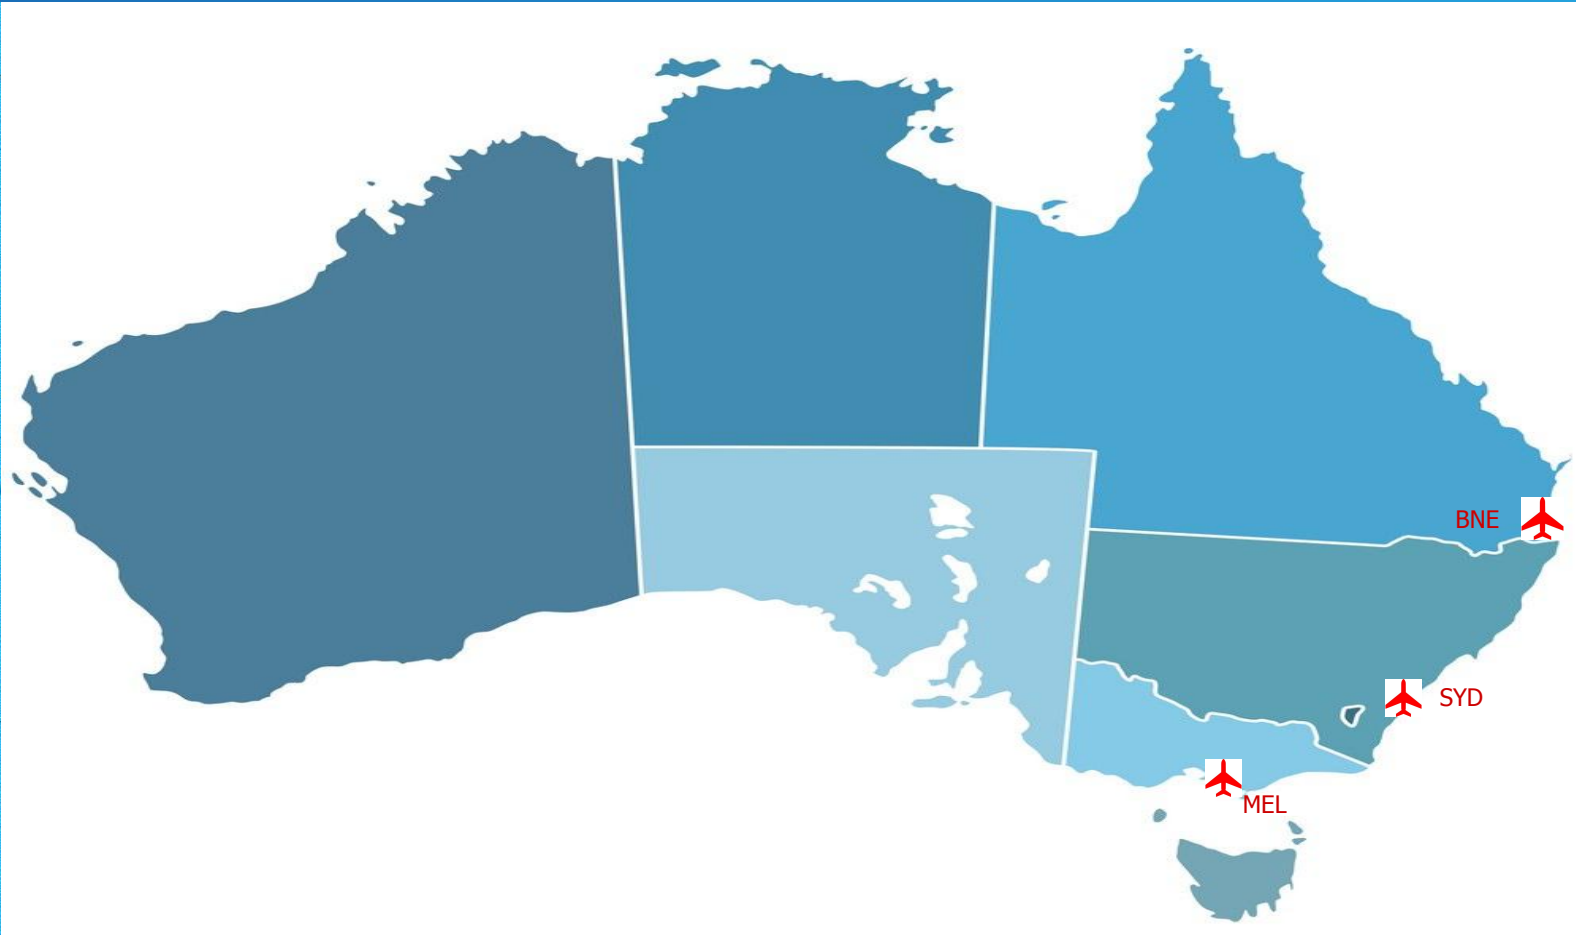

We are one of the leading global freight forwarding and logistics company in the country. We provide one-stop, end to end supply chain transport solution at the most affordable and competitive costs.

NETWORK

OUR AFFILIATIONS

BAFFA
CODE:1410

ID:

CODE:

OUR MAIN ROUTES – ASIA/ SEAPORTS

OUR MAIN ROUTES – EUROPE/ SEAPORTS

OUR MAIN ROUTES – EUROPE/ AIRPORTS

OUR MAIN ROUTES – AUSTRALIA/ AIRPORTS

OUR MAIN ROUTES – AFRICA/ SEAPORTS

OUR MAIN ROUTES – AFRICA/ AIRPORTS

OUR MAIN ROUTES – USA/ AIRPORTS

OUR MAIN ROUTES – AMERICA/ AIRPORTS

Central America

South America

Contact Us

- Feel free to reach us anytime at
- info@ngl-bd.com
- or Call us on + 88 01325071817