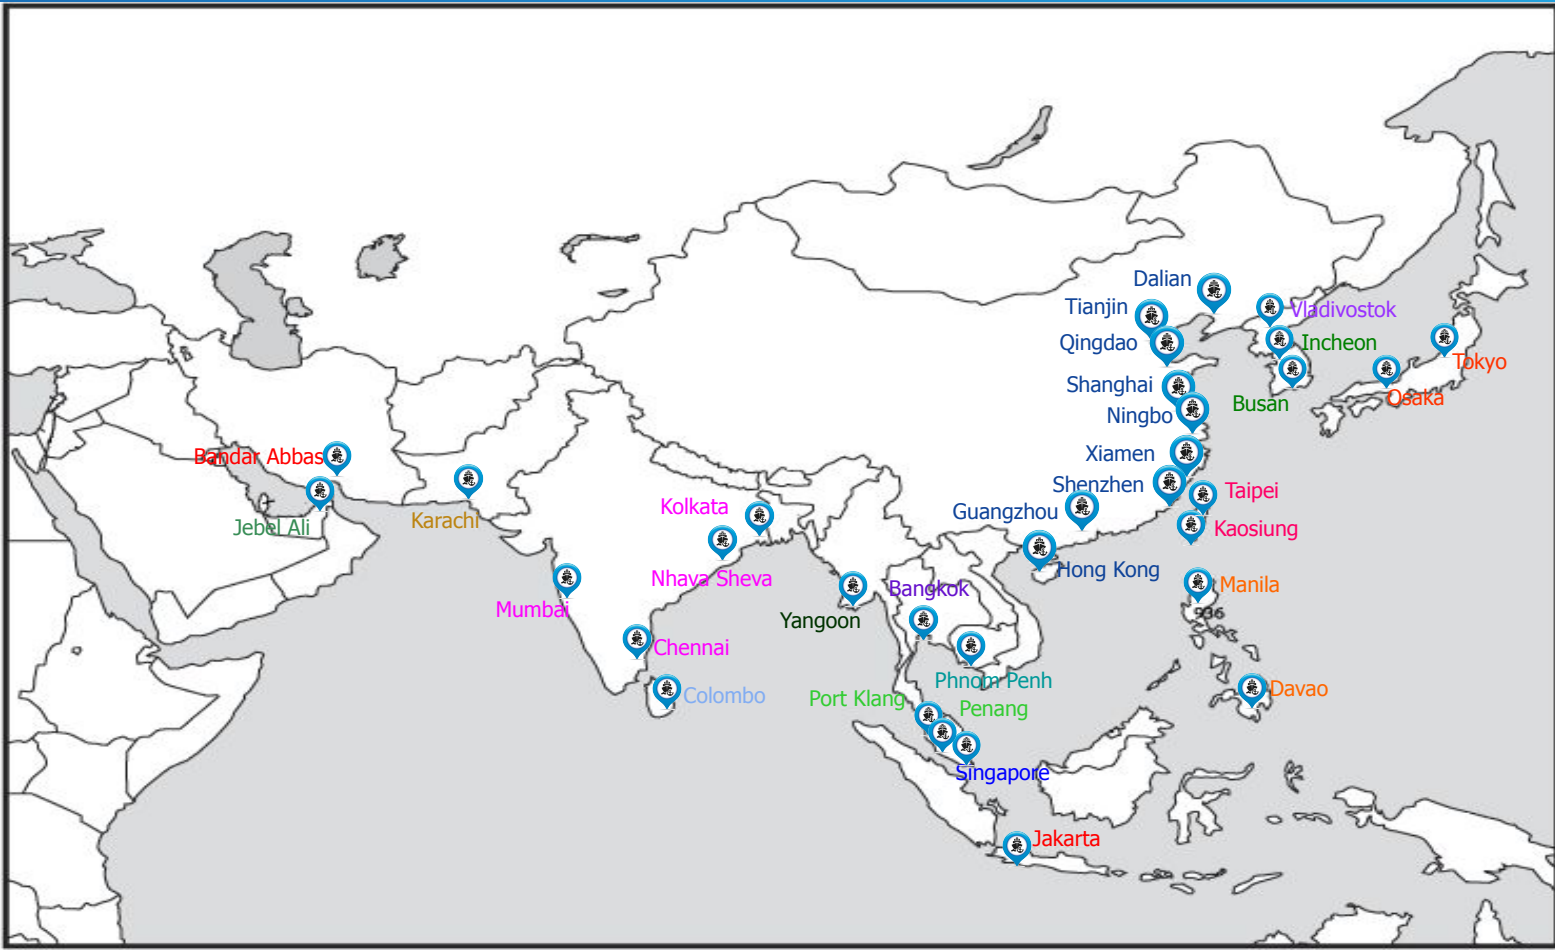

NGL has been on the move since its inception in 2015, headquartered in Dhaka with branch office in Chattogram, Bangladesh.

After 9 years of continuous improvement and development, NGL today has spread its network covering all major seaports & airports round the globe.

OCEAN

- Bangladesh main seaports covering at Port of Chattogram, Port of Mongla, Port of Payra, Matarbari Port
- Full container load (FCL)
- Less than container load (LCL)/ Consolidation services
- Hazmat & dangerous goods plus temperature controlled cargo
- Out of gauge (OOG) shipping / Project cargo with on-site deliveries
- Import/ Export customs brokerage
- Drayage and Inland transportation services
- Door to door service, Pick-ups and deliveries throughout Bangladesh

OUR AFFILIATIONS

BAFFA
CODE:1410

ID:

CODE:

OUR MAIN ROUTES – ASIA/ SEAPORTS

OUR MAIN ROUTES – EUROPE/ SEAPORTS

OUR MAIN ROUTES – EUROPE/ AIRPORTS

OUR MAIN ROUTES – AUSTRALIA/ AIRPORTS

OUR MAIN ROUTES – AFRICA/ SEAPORTS

OUR MAIN ROUTES – AFRICA/ AIRPORTS

OUR MAIN ROUTES – USA/ AIRPORTS

OUR MAIN ROUTES – AMERICA/ AIRPORTS

Central America

South America

Contact Us

- Feel free to reach us anytime at
- info@ngl-bd.com
- or Call us on + 88 01325071817