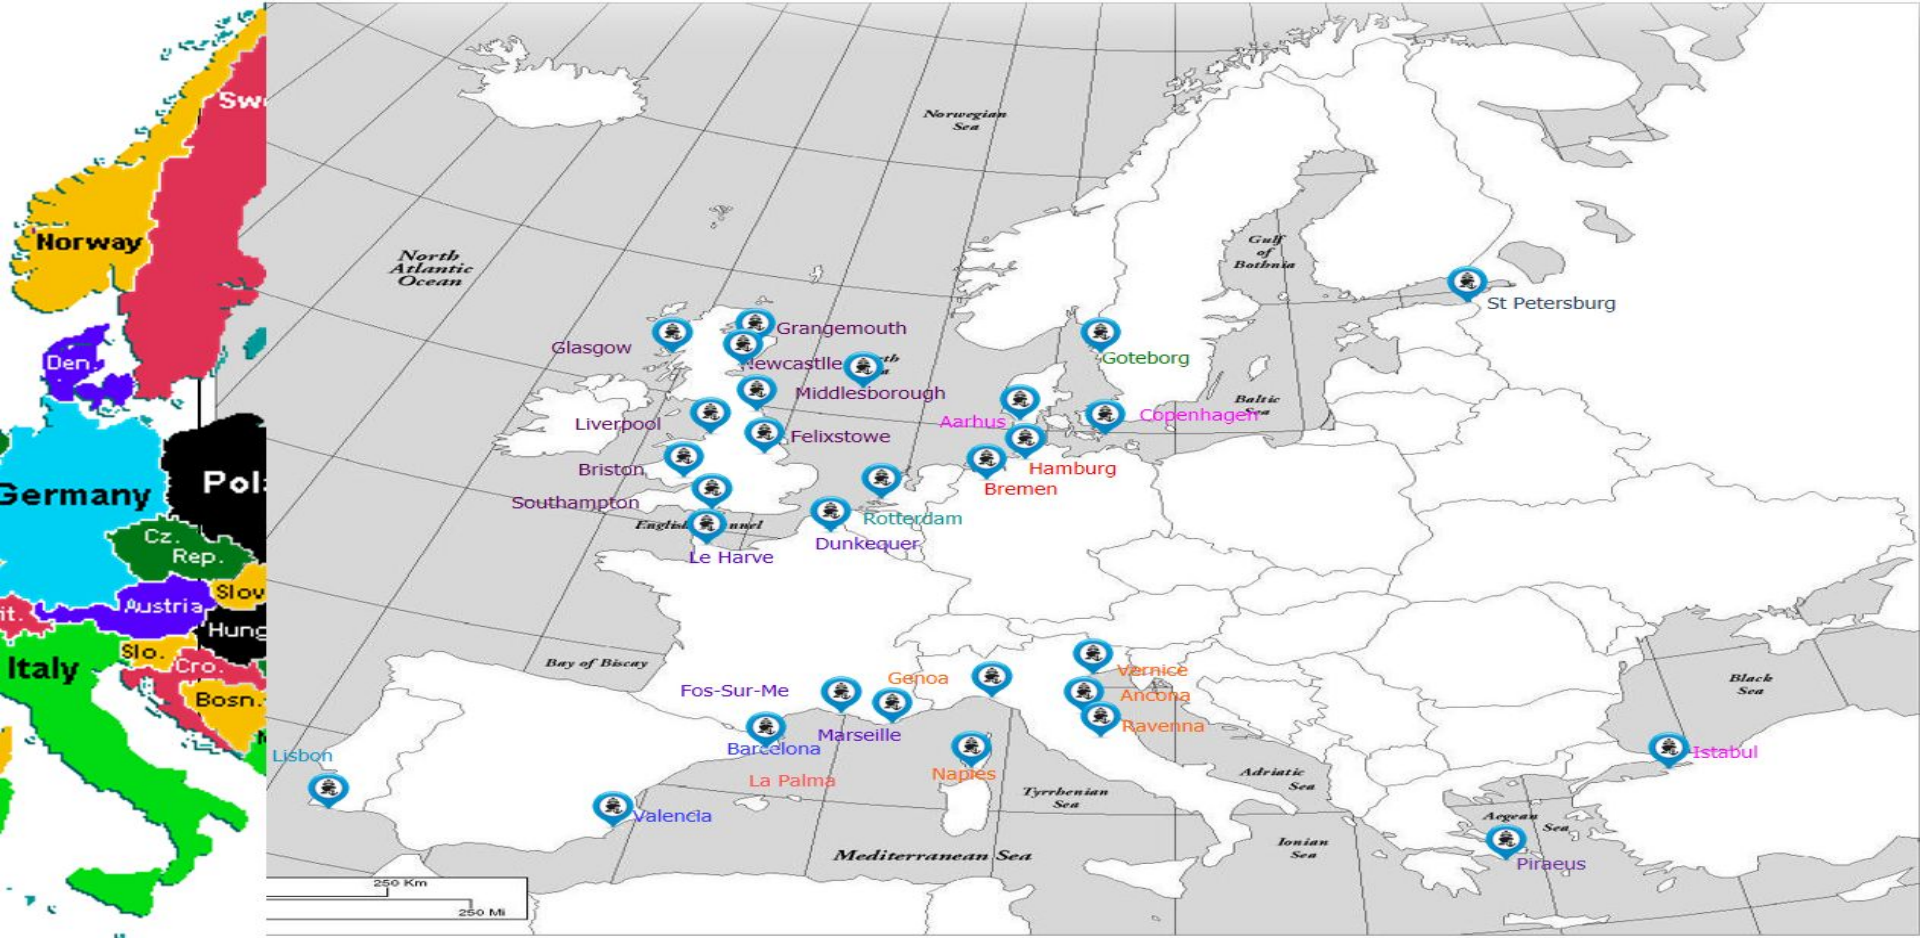

We are one of the leading global freight forwarding and logistics company in the country. We provide one-stop, end to end supply chain transport solution at the most affordable and competitive costs.

NETWORK

OUR AFFILIATIONS

BAFFA
CODE:1410

ID:

CODE:

OUR MAIN ROUTES – ASIA/ SEAPORTS

OUR MAIN ROUTES – EUROPE/ SEAPORTS

OUR MAIN ROUTES – EUROPE/ AIRPORTS

OUR MAIN ROUTES – AUSTRALIA/ AIRPORTS

OUR MAIN ROUTES – AFRICA/ SEAPORTS

OUR MAIN ROUTES – AFRICA/ AIRPORTS

OUR MAIN ROUTES – USA/ AIRPORTS

OUR MAIN ROUTES – AMERICA/ AIRPORTS

Central America

South America

Contact Us

- Feel free to reach us anytime at
- info@ngl-bd.com
- or Call us on + 88 01325071817