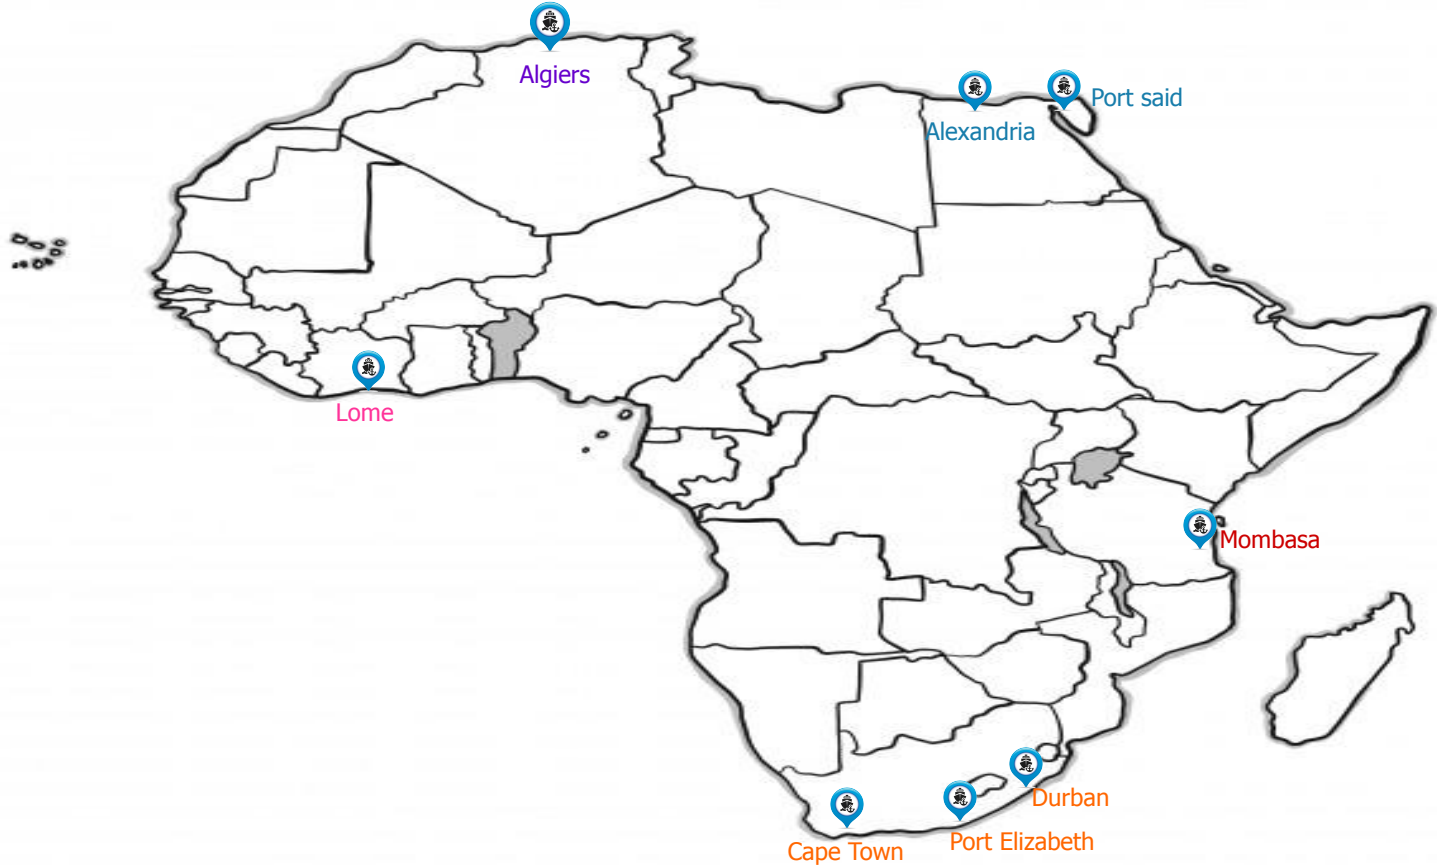

We are one of the leading global freight forwarding and logistics company in the country. We provide one-stop, end to end supply chain transport solution at the most affordable and competitive costs.

NETWORK

OCEAN

- Bangladesh main seaports covering at Port of Chattogram, Port of Mongla, Port of Payra, Matarbari Port
- Full container load (FCL)
- Less than container load (LCL)/ Consolidation services
- Hazmat & dangerous goods plus temperature controlled cargo
- Out of gauge (OOG) shipping / Project cargo with on-site deliveries
- Import/ Export customs brokerage
- Drayage and Inland transportation services
- Door to door service, Pick-ups and deliveries throughout Bangladesh

OUR AFFILIATIONS

BAFFA
CODE:1410

ID:

CODE:

OUR MAIN ROUTES – ASIA/ SEAPORTS

OUR MAIN ROUTES – EUROPE/ SEAPORTS

OUR MAIN ROUTES – EUROPE/ AIRPORTS

OUR MAIN ROUTES – AUSTRALIA/ AIRPORTS

OUR MAIN ROUTES – AFRICA/ SEAPORTS

OUR MAIN ROUTES – AFRICA/ AIRPORTS

OUR MAIN ROUTES – USA/ AIRPORTS

OUR MAIN ROUTES – AMERICA/ AIRPORTS

Central America

South America

Contact Us

- Feel free to reach us anytime at
- info@ngl-bd.com
- or Call us on + 88 01325071817