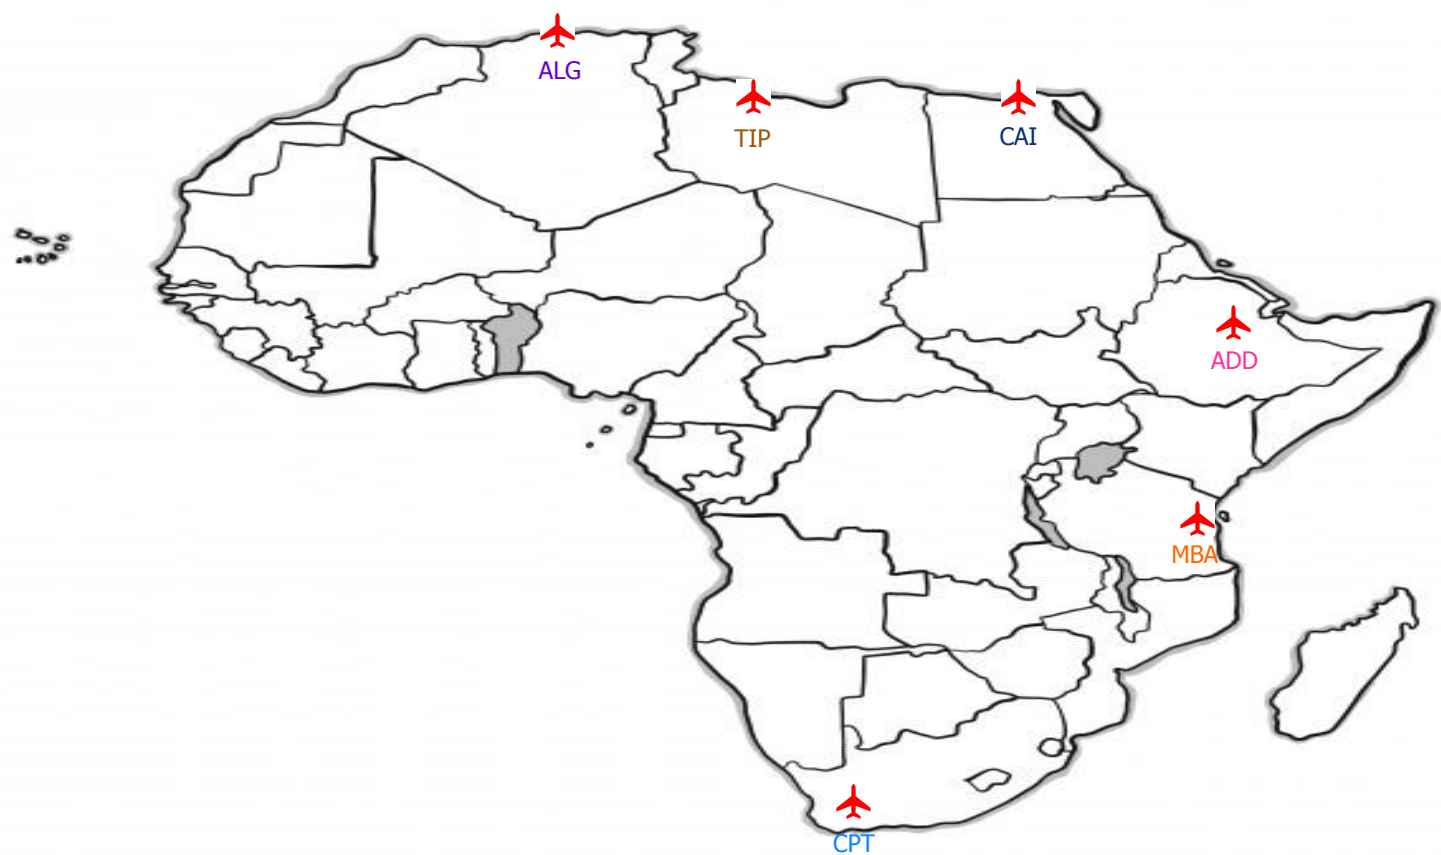

We are one of the leading global freight forwarding and logistics company in the country. We provide one-stop, end to end supply chain transport solution at the most affordable and competitive costs.

NETWORK

OCEAN

- Bangladesh main seaports covering at Port of Chattogram, Port of Mongla, Port of Payra, Matarbari Port
- Full container load (FCL)
- Less than container load (LCL)/ Consolidation services
- Hazmat & dangerous goods plus temperature controlled cargo
- Out of gauge (OOG) shipping / Project cargo with on-site deliveries
- Import/ Export customs brokerage
- Drayage and Inland transportation services
- Door to door service, Pick-ups and deliveries throughout Bangladesh

OUR AFFILIATIONS

BAFFA
CODE:1410

ID:

CODE:

OUR MAIN ROUTES – ASIA/ SEAPORTS

OUR MAIN ROUTES – EUROPE/ SEAPORTS

OUR MAIN ROUTES – EUROPE/ AIRPORTS

OUR MAIN ROUTES – AUSTRALIA/ AIRPORTS

OUR MAIN ROUTES – AFRICA/ SEAPORTS

OUR MAIN ROUTES – AFRICA/ AIRPORTS

OUR MAIN ROUTES – USA/ AIRPORTS

OUR MAIN ROUTES – AMERICA/ AIRPORTS

Central America

South America

Contact Us

- Feel free to reach us anytime at
- info@ngl-bd.com
- or Call us on + 88 01325071817