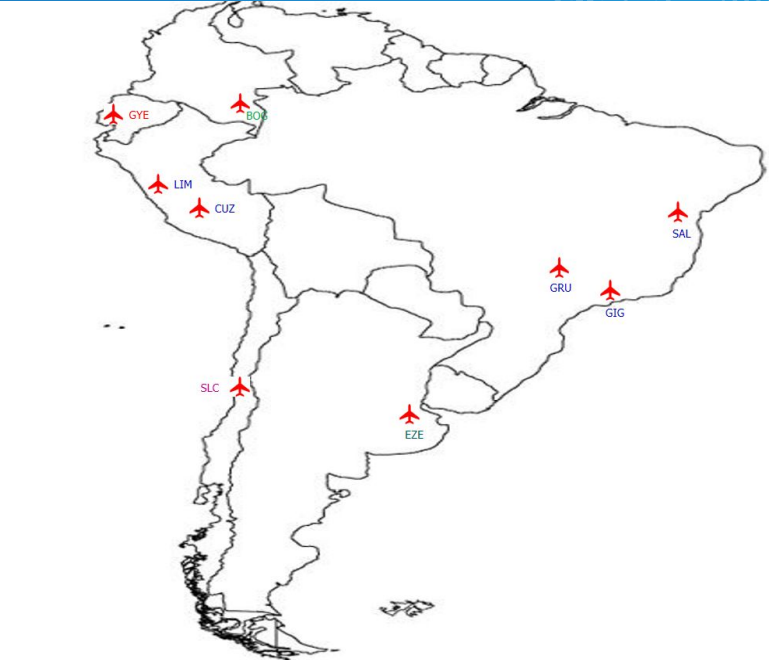

OUR AFFILIATIONS

BAFFA
CODE:1410

ID:

CODE:

OUR MAIN ROUTES – ASIA/ SEAPORTS

OUR MAIN ROUTES – EUROPE/ SEAPORTS

OUR MAIN ROUTES – EUROPE/ AIRPORTS

OUR MAIN ROUTES – AUSTRALIA/ AIRPORTS

OUR MAIN ROUTES – AFRICA/ SEAPORTS

OUR MAIN ROUTES – AFRICA/ AIRPORTS

OUR MAIN ROUTES – USA/ AIRPORTS

OUR MAIN ROUTES – AMERICA/ AIRPORTS

Central America

South America

Contact Us

- Feel free to reach us anytime at
- info@ngl-bd.com
- or Call us on + 88 01325071817